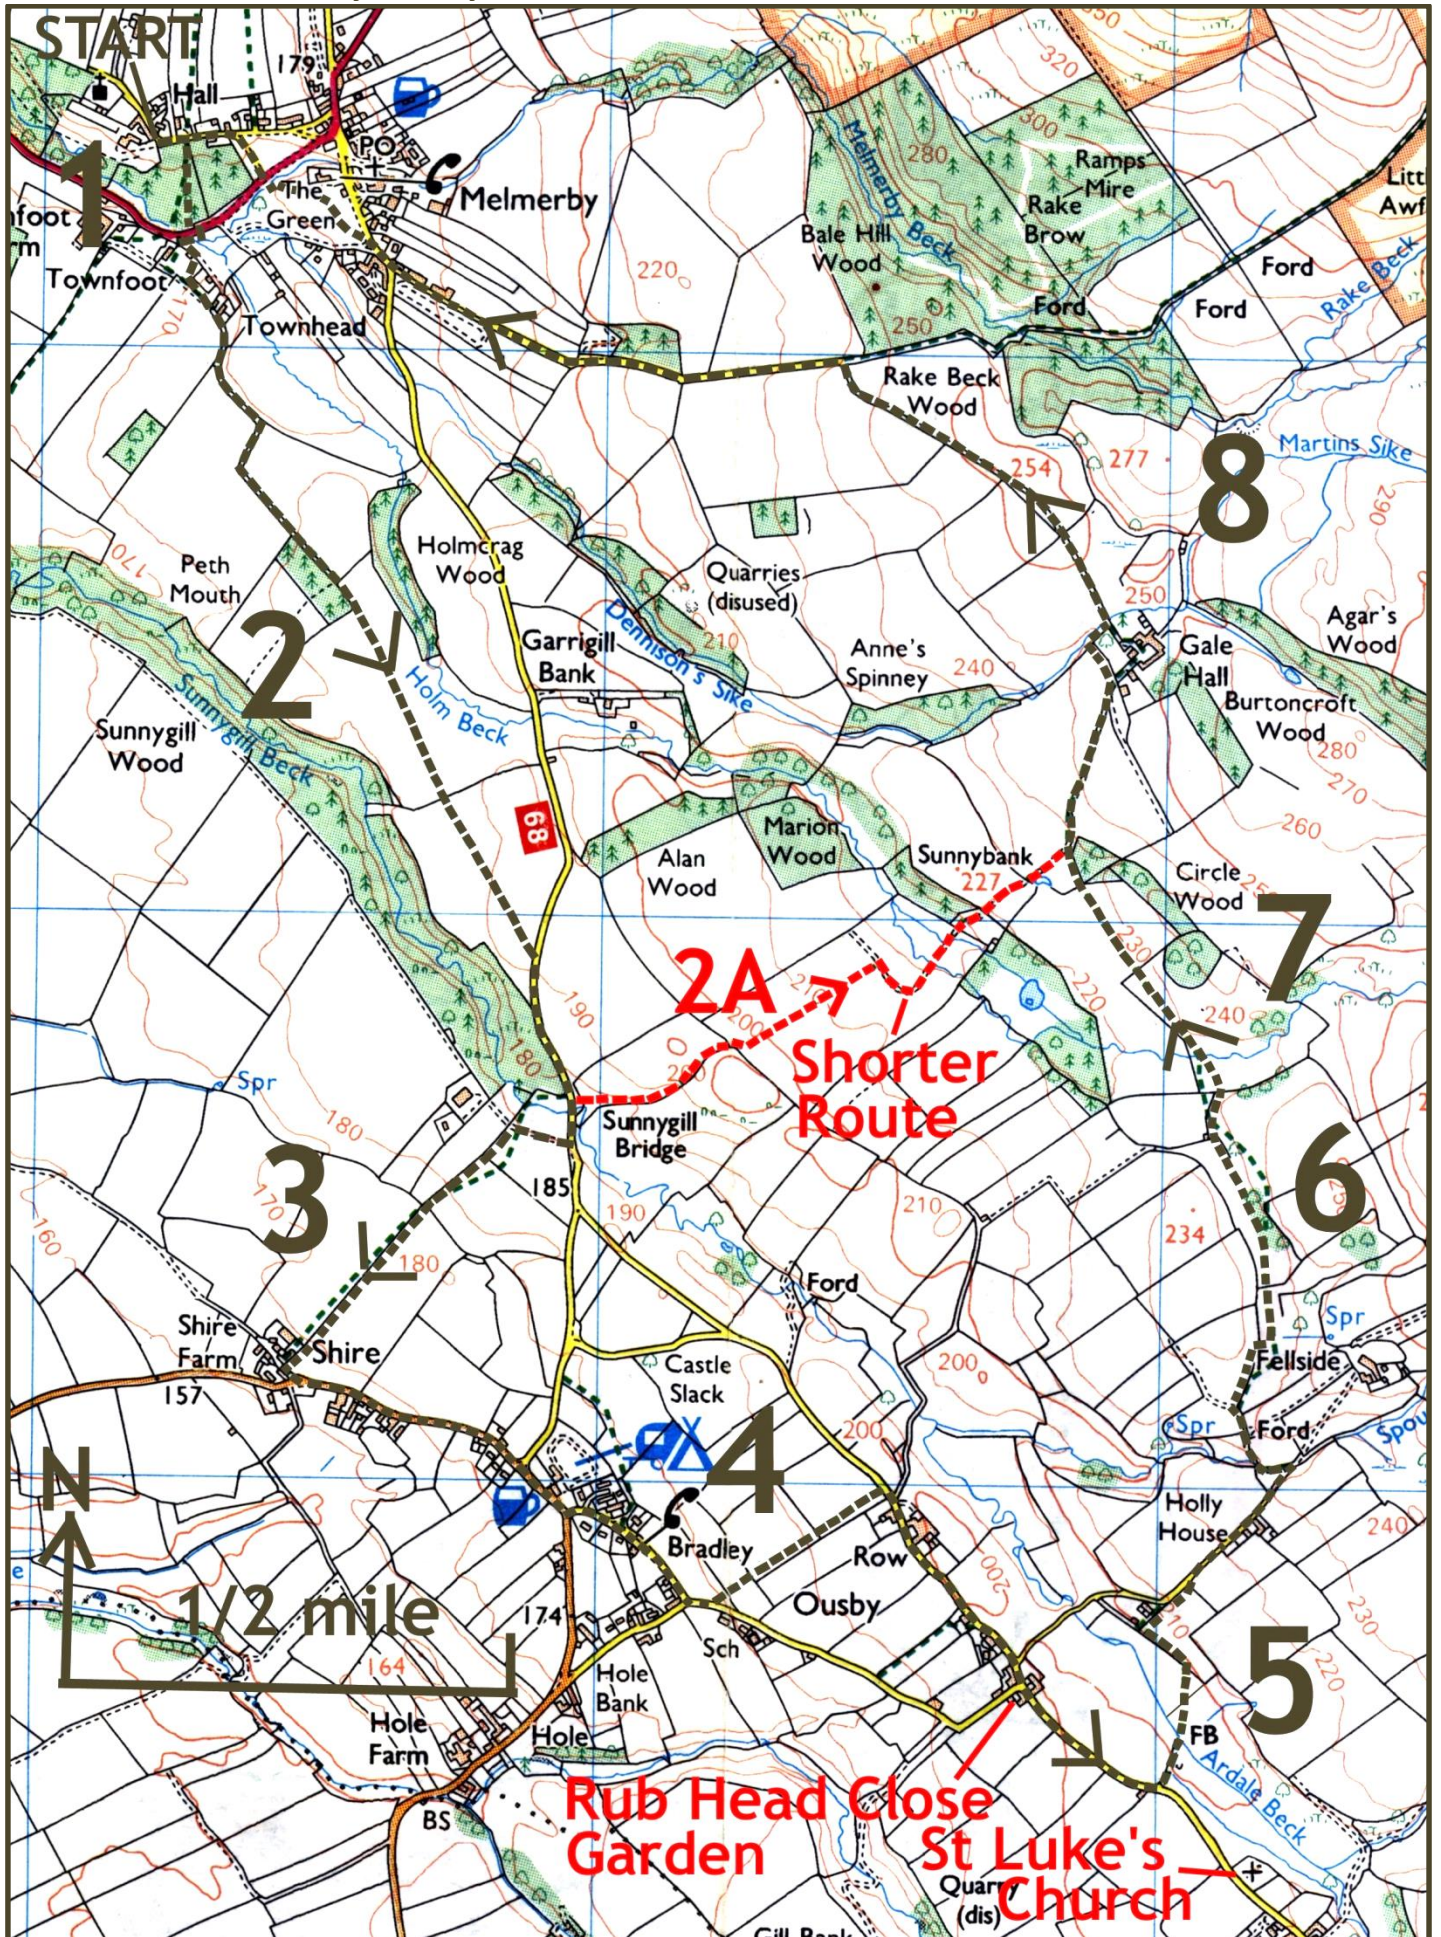

WALK 1-M – Melmerby, Ousby & Gale Hall

Melmerby Former School & Village Green

Melmerby & Melmerby Fell

Sunnygill Bridge & Beck, Ousby

Fox Inn, Ousby

Rub Head Close, Ousby

St Luke's Church, Ousby Townhead

*Footbridge over
Ardale Beck, Ousby*

Sunnybank & Melmerby Fell