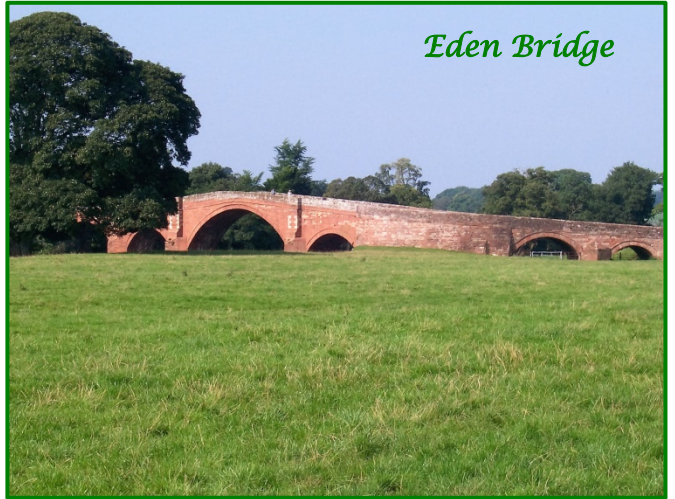

Walk 1-M - Glassonby and Kirkoswald

Addingham Church

Eden Valley and Lazonby

River Eden near Lazonby

Eden Bridge

St Oswald's Church

Kirkoswald

St Oswald's Bell Tower

Old Parks - Memorial bird bath to 'Romany'