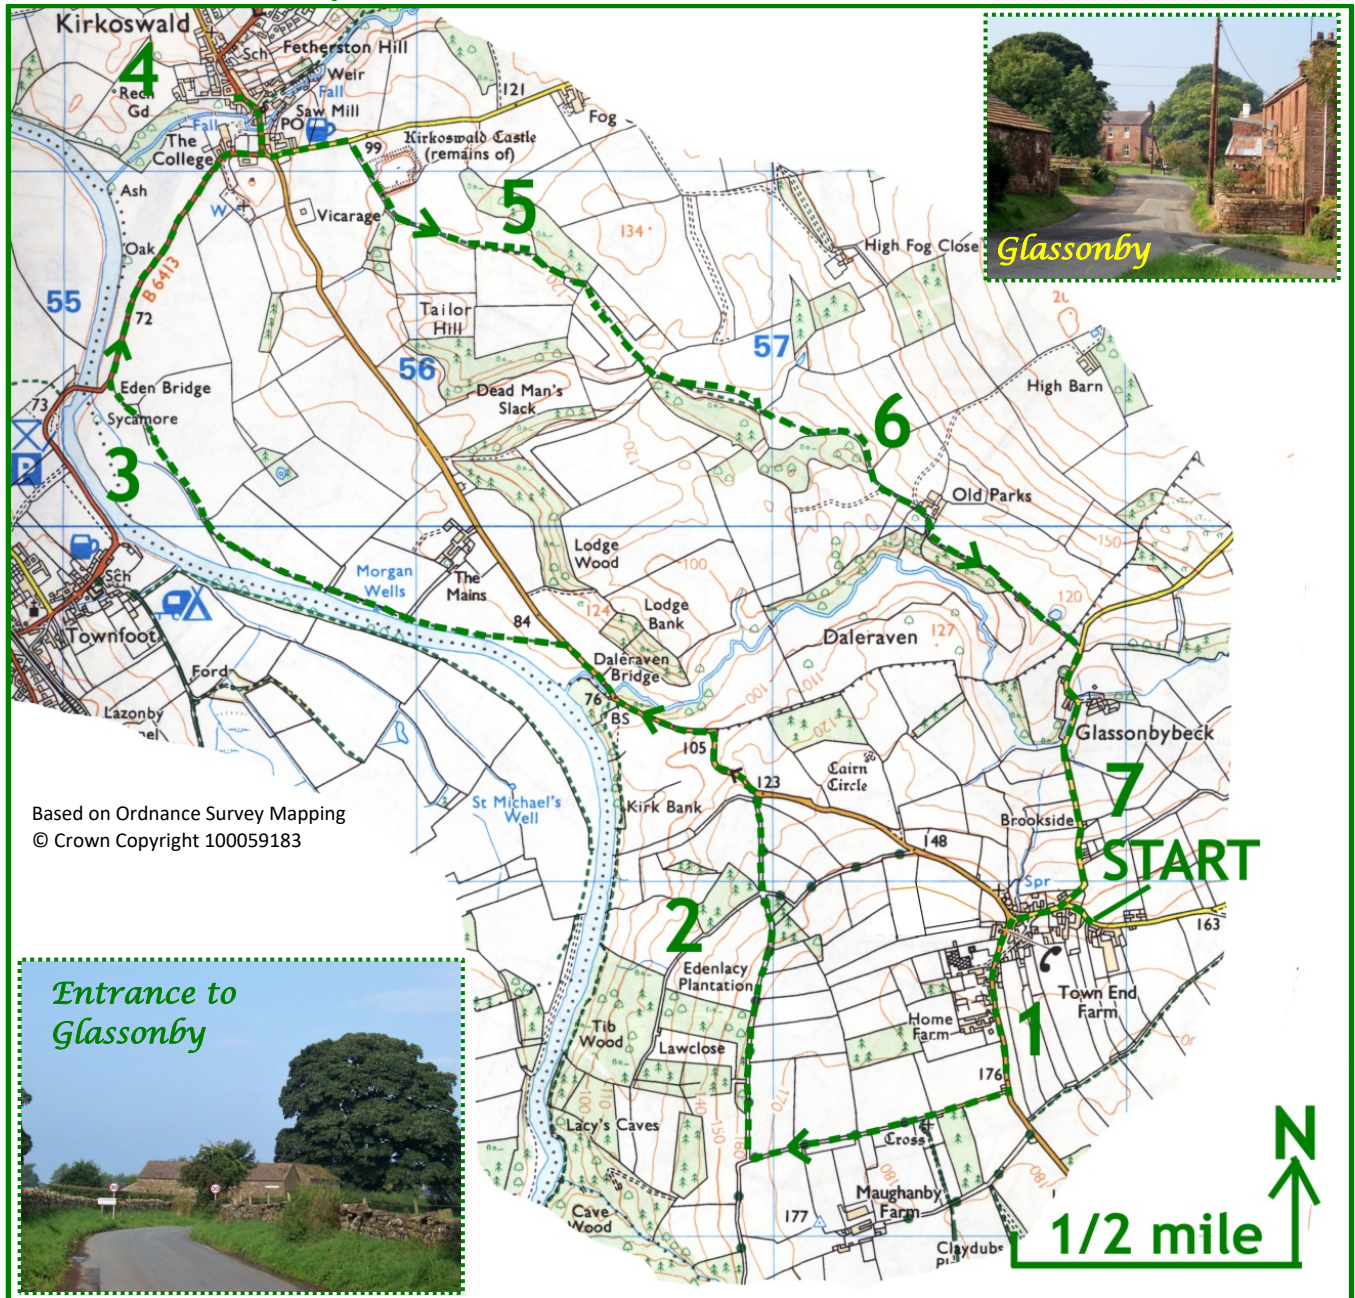

Walk 1-M - Glassonby and Kirkoswald

Addingham Church

Eden Valley and Lazonby

River Eden near Lazonby

Eden Bridge

St Oswald's Church

Kirkoswald

St Oswald's Bell Tower

Old Parks - Memorial bird bath to 'Romany'