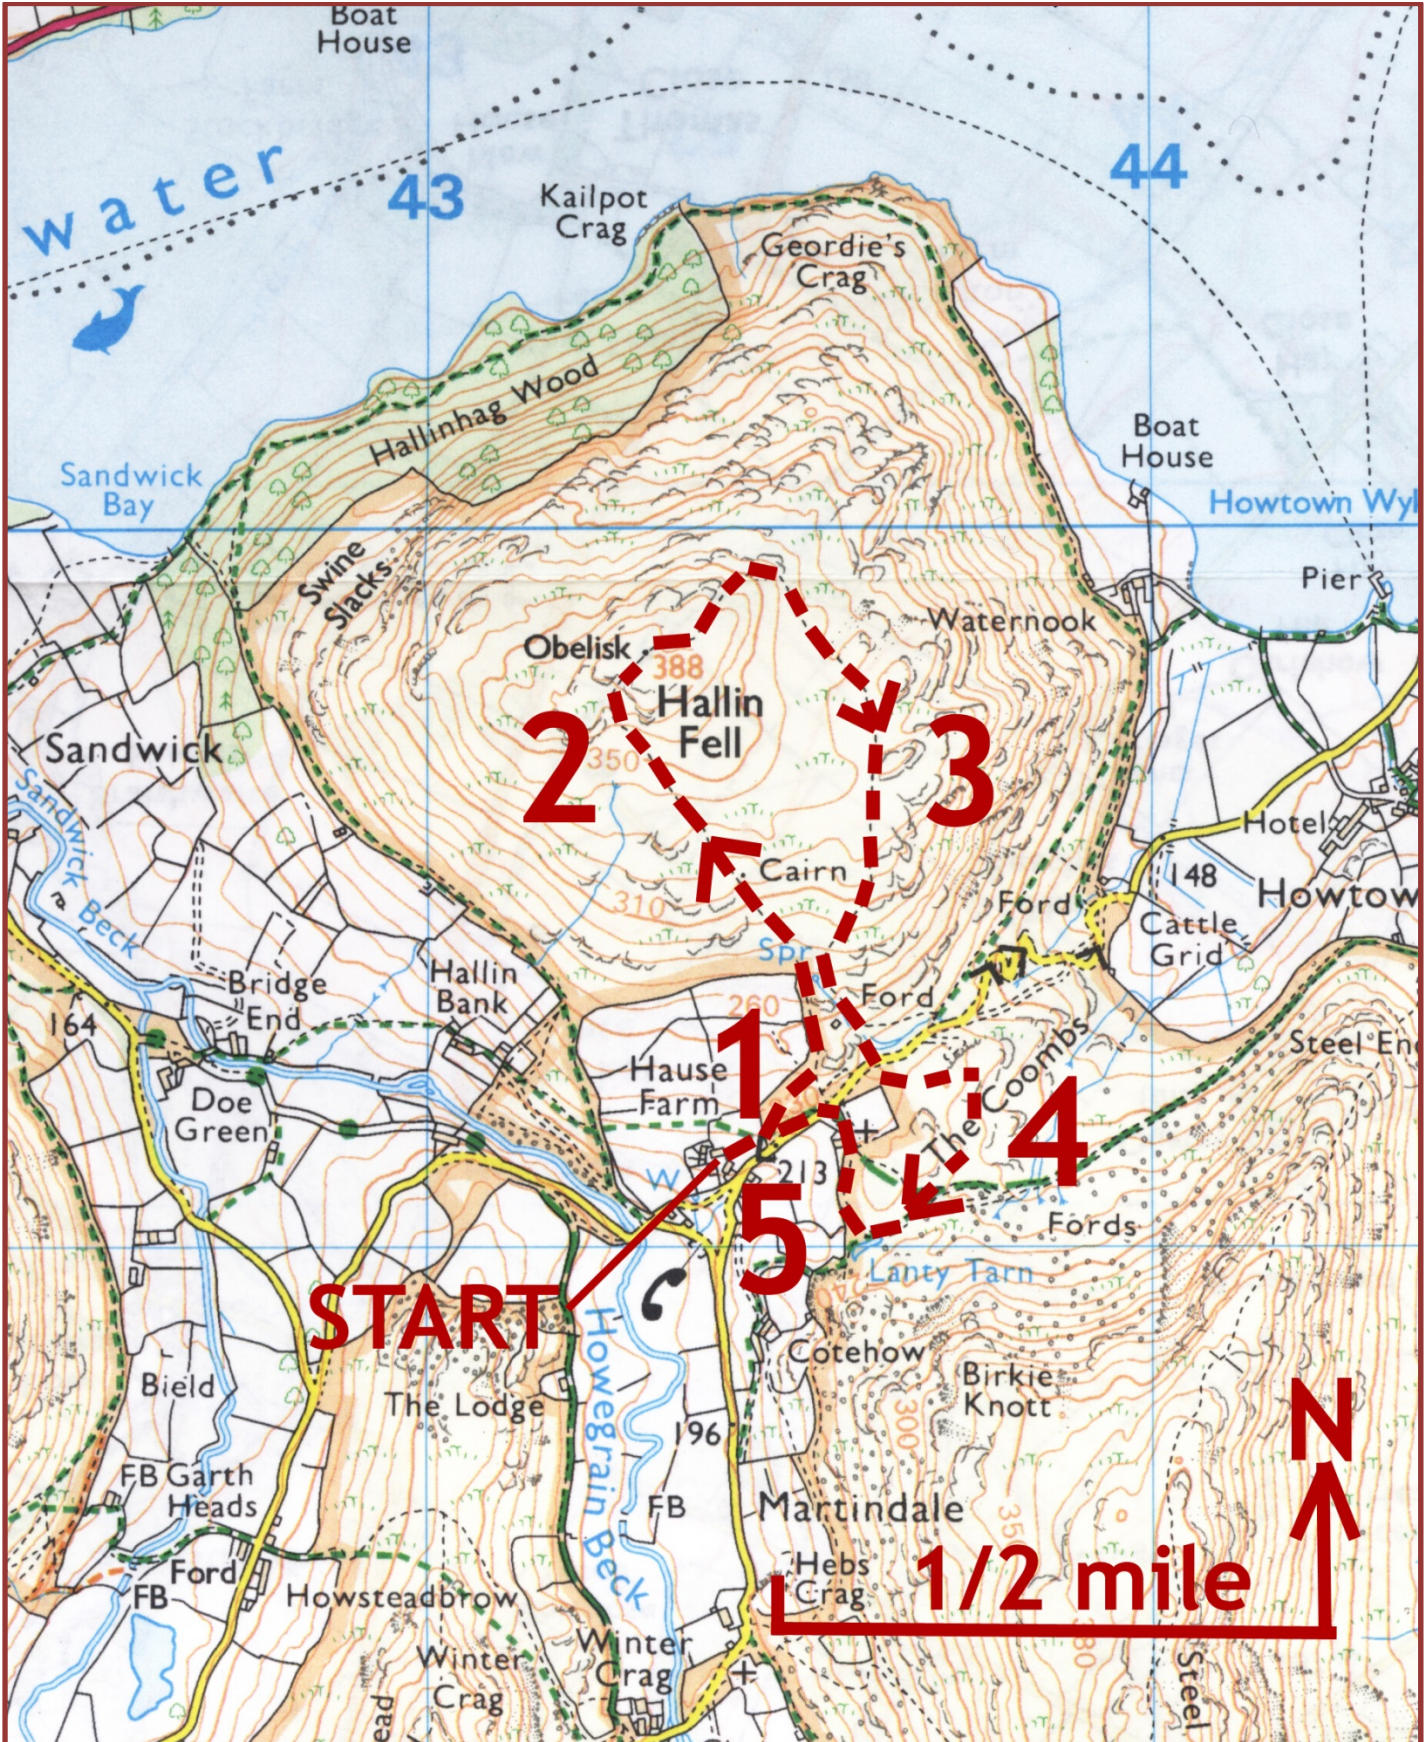

Walk 1-S – Hallin Fell Local Walk

*Hause Hall on the slopes of Hallin Fell*

*Hallin Fell in winter across Howtown Bay*

*Hallin Fell & Ullswater*

*Hallin Fell summit and Ullswater*

*Martindale & Beda Fell from Hallin Fell*

*Martindale*

*Bracken upland on Hallin Fell*

*Lanty Tarn*