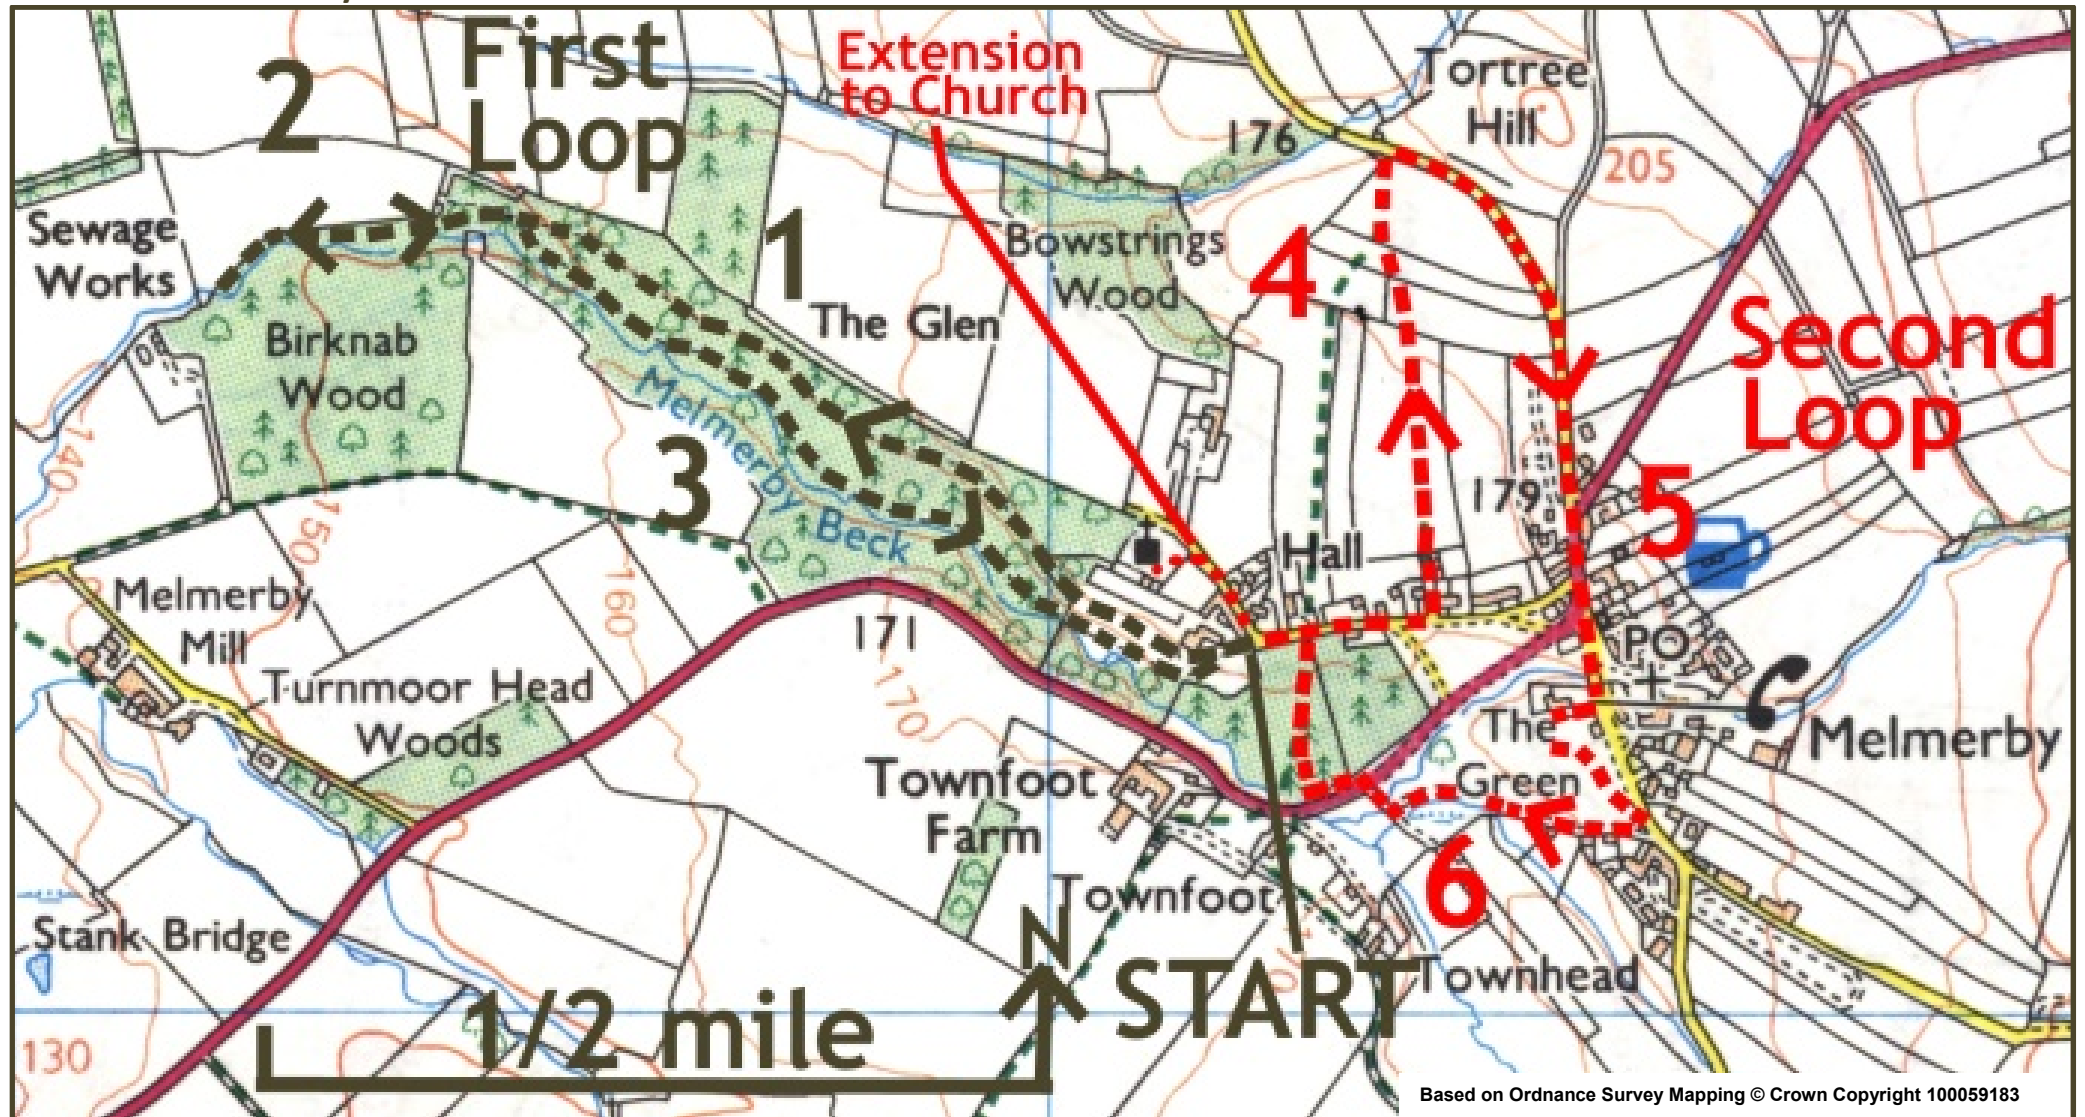

WALK 1-S – Melmerby and ‘The Glen’ local walk

*Gateway to Melmerby Hall*

*Melmerby Hall Frontage*

*Archery Lawn, Melmerby Hall*

*'The Glen', Grounds of Melmerby Hall*

*Melmerby Beck*

*Melmerby and North Pennines*

*Melmerby Green*

*Melmerby Green*

*St John the Baptist Church, Melmerby*